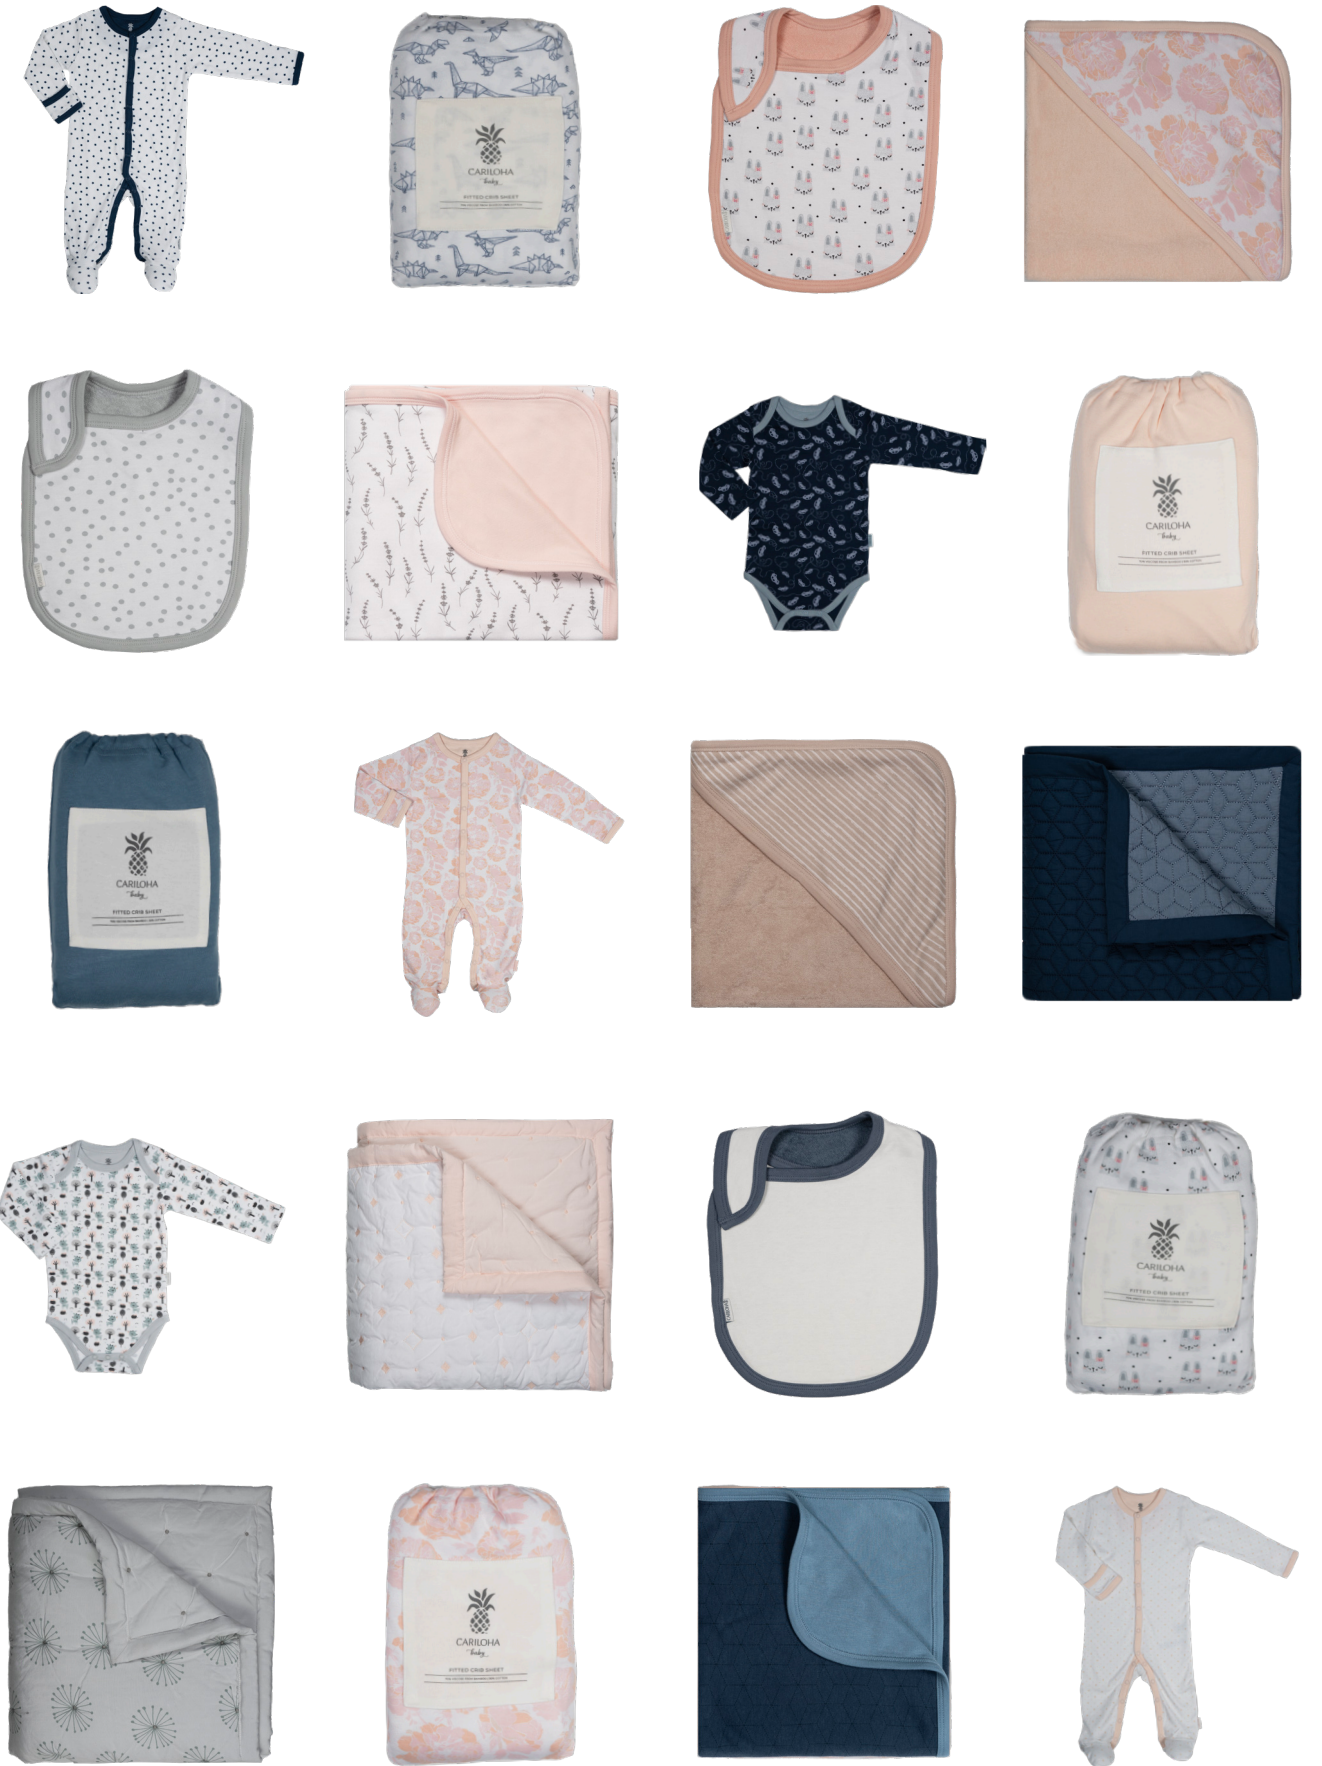

Athletic • Trouser • Crew • Ankle
No-show • Softy Socks | \$10 - \$15

SLEEPWEAR

SLEEP ESSENTIALS

Cariloha's premium, irresistibly soft sleepwear is lightweight and breathable and will help improve your night's sleep. Choose from various styles and patterns and get the beauty sleep you deserve in soft, sustainable sleepwear.

Women's Styles | \$89 - \$119

Men's Styles | \$59 - \$89

CARILOHA BABY

SOFT AS A BABY'S SKIN

Snuggle your baby in heavenly soft bamboo comfort – matched only by a baby's delicate skin. Comfort, warmth, and protection – must-have essentials in every baby's wardrobe.

Choose from Baby Bedding (quilts, crib sheet, blankets), Baby Apparel (rompers, bodysuits), Bath Hooded Towels, and Bib Sets – all in 12 different assortments of colors and designs and made from our soft, sustainable bamboo-viscose fabrics.

Bedding | \$99 – \$49 • Hooded Towel | \$49

Apparel | \$34 – \$24 • Bib Sets | \$29

Join The
BAMBOO NATION