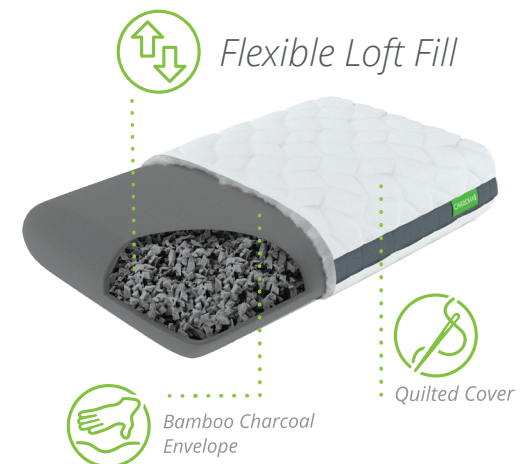

Standard • King | \$89 - \$139

RETREAT™ | \$129 - \$139

GEL™ | \$109 - \$119

FLEX™ | \$99 - \$109

AIR™ | \$89 - \$99

RESORT MATTRESS™

SLEEP COMFIER,
COOLER, CLEANER™

Enjoy the comfort and quality of a resort in your own home with this 12" depth, medium-soft mattress, featuring five sleep-inducing layers that make it the mattress of your dreams.

Twin XL • Queen • King • Cal King • Split King | \$1,199 – \$2,398

100-NIGHT FREE TRIAL • 10-YEAR WARRANTY • FREE SHIPPING

SOFT

FIRM

1 BAMBOO COMFORT™ MEMORY FOAM

Double the volume of our proprietary Cariloha Bamboo Comfort Memory Foam.