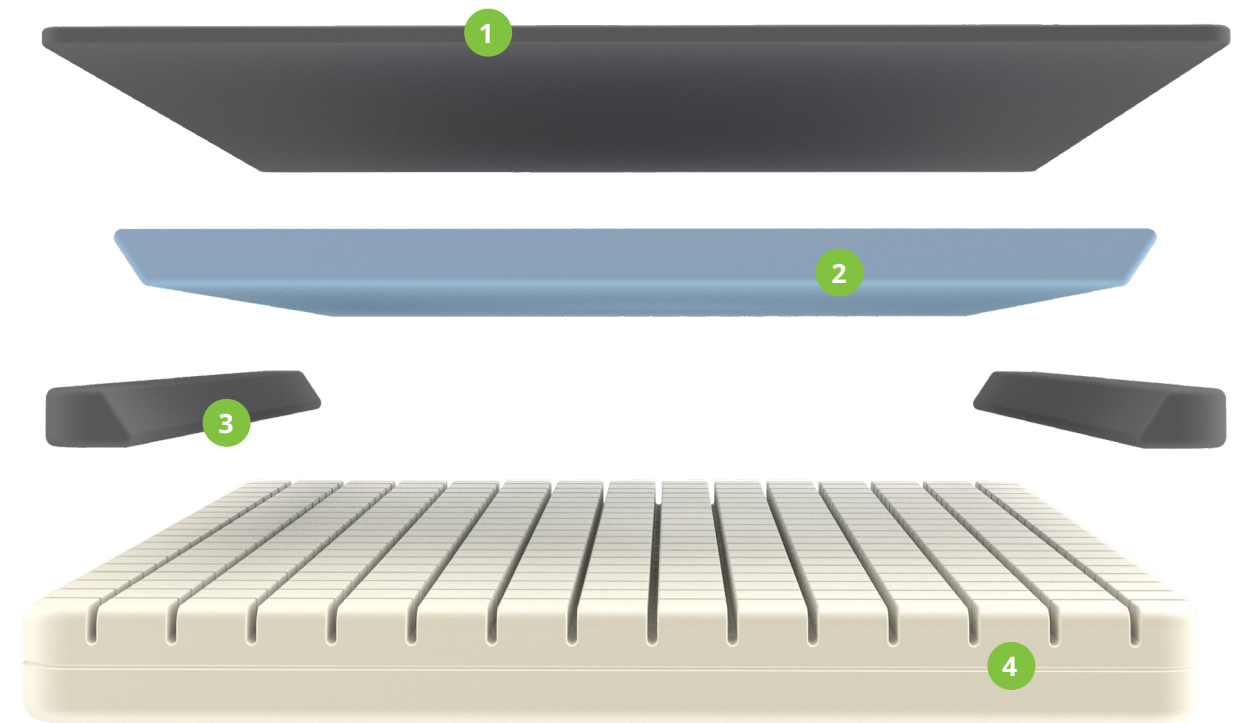

6 ENHANCED FLEX-FLOW™ BASE FOAM

Improves airflow between you and the mattress keeping you 3° cooler and helping retain the mattress' ideal shape.

7 COMFORT BASE OPTIMIZATION

Flex points optimize integration with Cariloha's Comfort Base.TM

EASY-ZIP COVER

Features a zipped, plush quilted cover that allows the top part of the cover to be easily removed for machine washing.

CLASSIC MATTRESS™

LAYERS OF COMFORT

Maintain an active, healthy lifestyle with this 10" depth medium-firm mattress, featuring four layers of comfort that adjust to your body and alleviate pressure for a better night's sleep.

Twin • Twin XL • Full • Queen • King • Cal King • Split King | \$849 – \$1,798

100-NIGHT FREE TRIAL • 10-YEAR WARRANTY • FREE SHIPPING

SOFT

FIRM

1 BAMBOO COMFORT™ MEMORY FOAM

Naturally breathable, hypo-allergenic bamboo charcoal is purified and carbonized in excess of 760° celsius to then be harmoniously blended with state-of-the-art, visco-elastic memory foam for the world's most comfortable mattress.

2 LUXURY MEMORY FOAM

Adapts to your body shape, alleviating 95% more pressure off the body's main contour points to ensure a restful night's sleep.

3 ADVANCED SIDE- WEDGE SUPPORT

Works as a stabilizing system and gives you 20% more sleeping surface. Sleep edge to edge without rolling off. Plus it extends the life of the mattress up to 50% longer than normal mattresses.