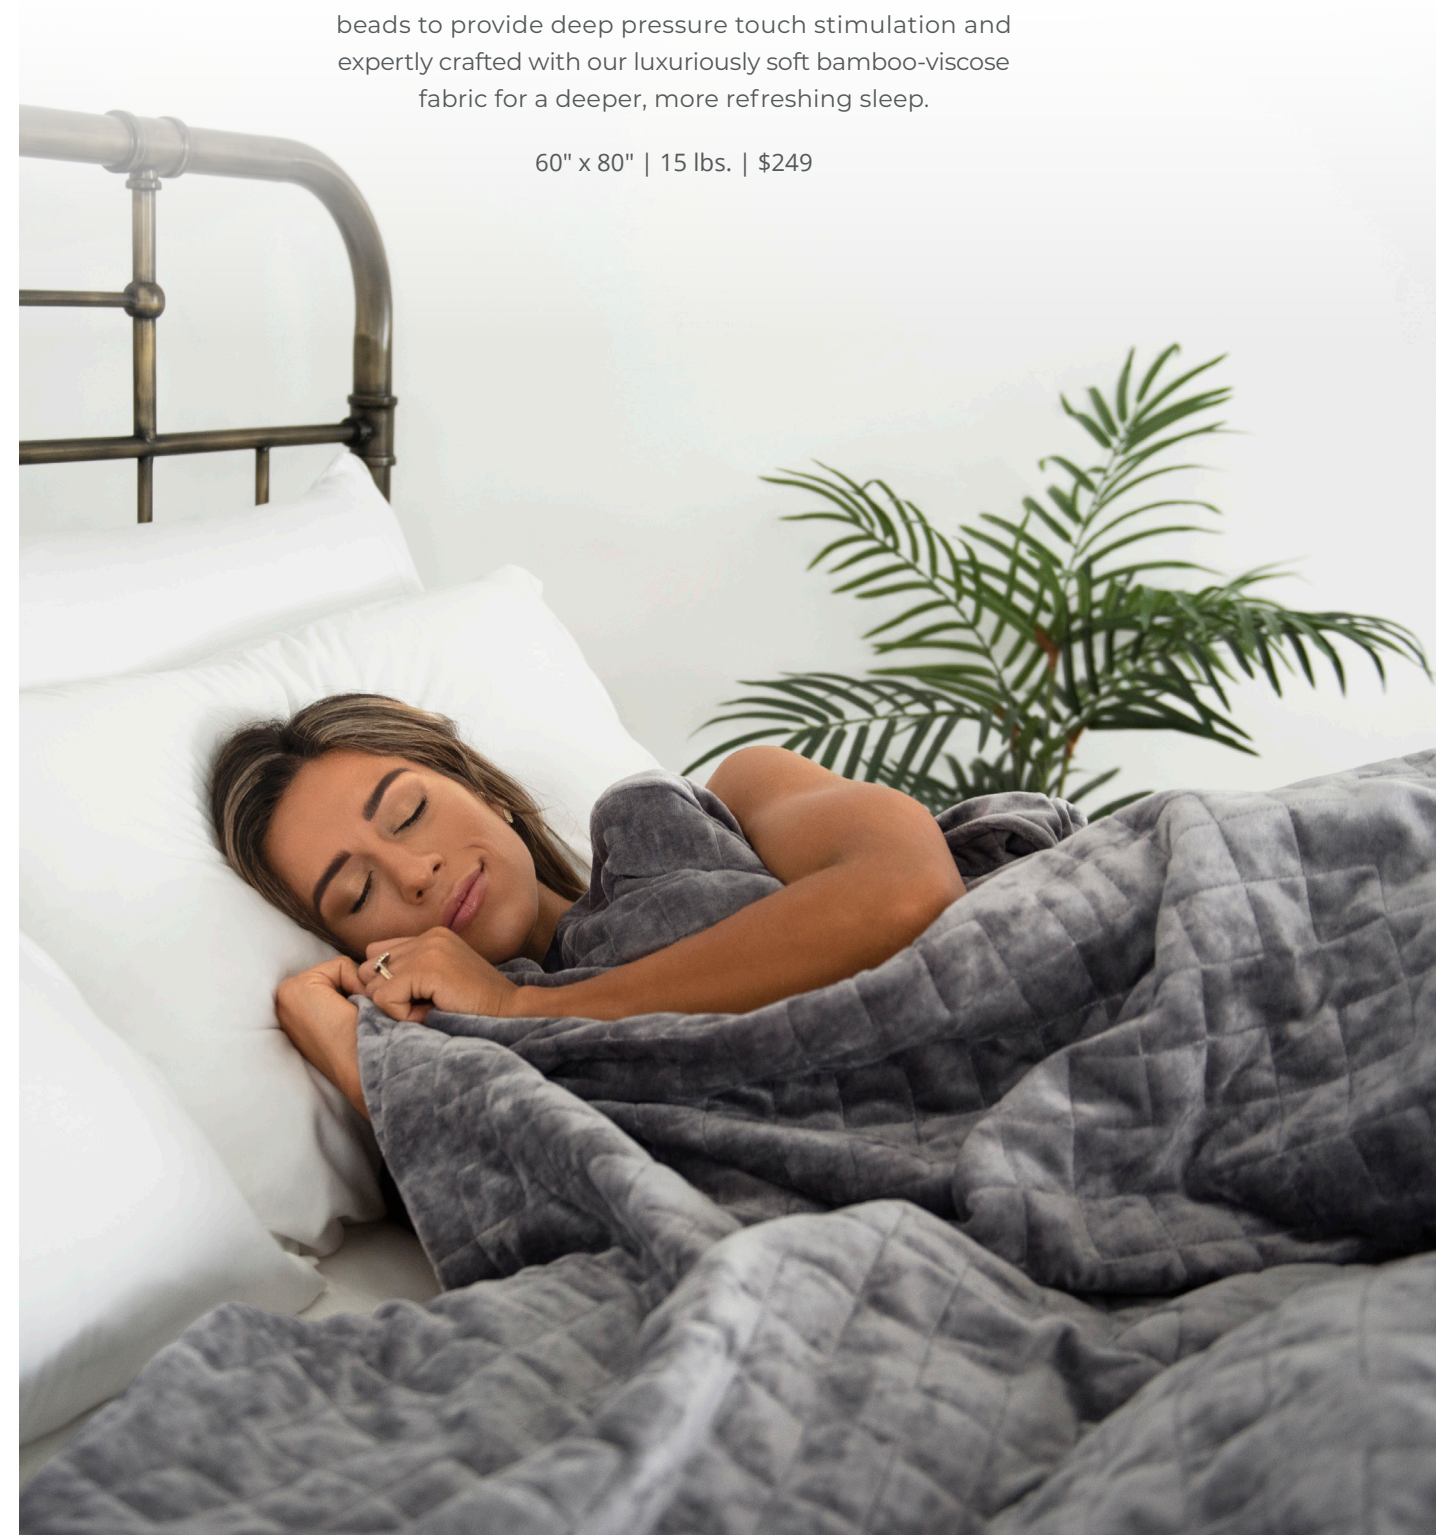

WEIGHTED BLANKET

SLEEP DEEP, STRESS LESS, RELAX MORE

Strategically weighted with our innovative glass sleep beads to provide deep pressure touch stimulation and expertly crafted with our luxuriously soft bamboo-viscose fabric for a deeper, more refreshing sleep.

60" x 80" | 15 lbs. | $249