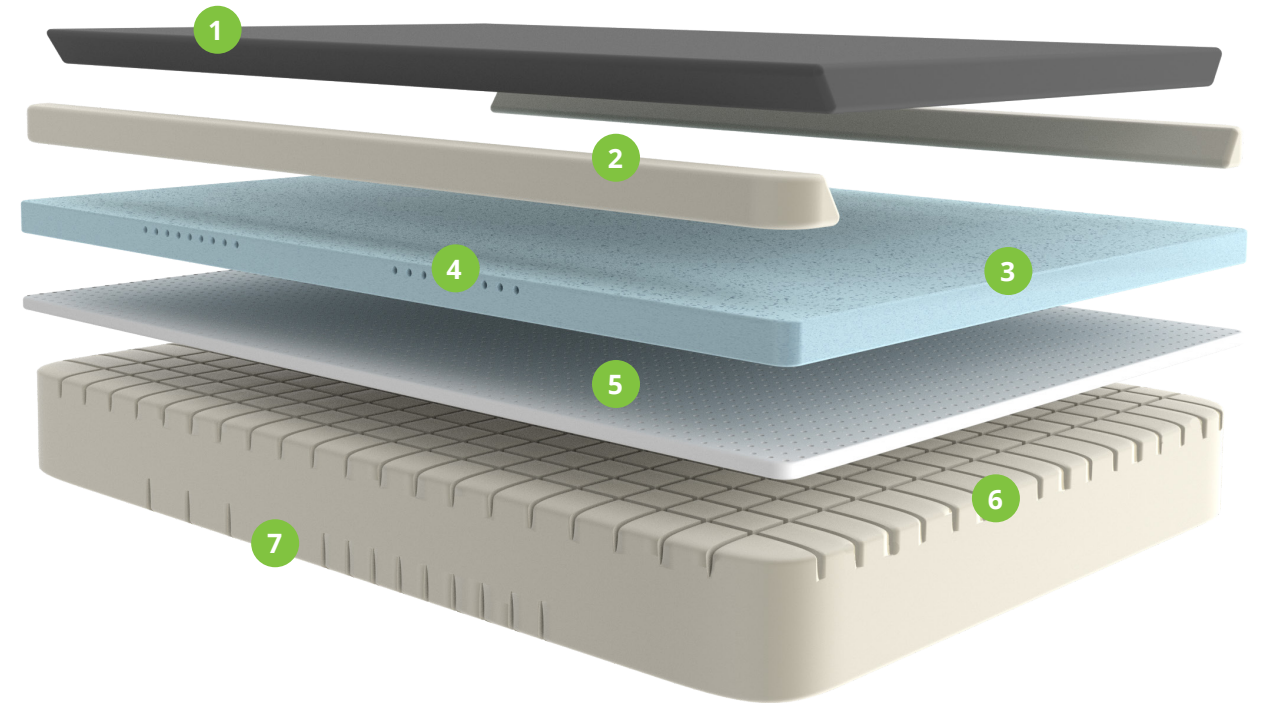

Standard • King | \$89 - \$139

RETREAT™ | \$129 - \$139

GEL™ | \$109 - \$119

FLEX™ | \$99 - \$109

AIR™ | \$89 - \$99

RESORT MATTRESS™

SLEEP COMFIER,
COOLER, CLEANER™

Enjoy the comfort and quality of a resort in your own home with this 12" depth, medium-soft mattress, featuring five sleep-inducing layers that make it the mattress of your dreams.

Twin XL • Queen • King • Cal King • Split King | \$1,199 – \$2,398

100-NIGHT FREE TRIAL • 10-YEAR WARRANTY • FREE SHIPPING

SOFT

FIRM

1 BAMBOO COMFORT™ MEMORY FOAM

Double the volume of our proprietary Cariloha Bamboo Comfort Memory Foam.

2 ADVANCED SIDE WEDGE SUPPORT™

Featuring our side-wedge support giving you 20% more sleeping surface.

3 COMFORT ZONE™ MEMORY FOAM

Gel-Infused Memory Foam acts as a cooling layer that also adapts to your body shape to alleviate pressure.