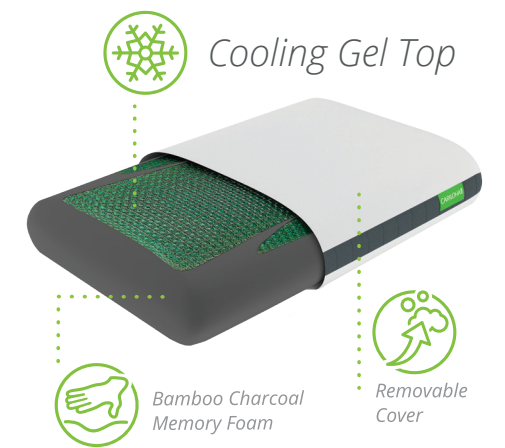

Twin XL • Queen • King • Cal King | \$89 - \$159

CARILOHA PILLOWS

SURRENDER TO SLEEP-INS

Cariloha pillows are naturally breathable, hypoallergenic and luxuriously soft. Each pillow features either luxuriously plush layers for superior comfort, cooling gel-top layer for exceptional cooling qualities, customizable loft, or air-flow perforation for optimal sleep temperatures.

Standard • King | \$89 - \$139

RETREAT™ | \$129 - \$139

GEL™ | \$109 - \$119

FLEX™ | \$99 - \$109

AIR™ | \$89 - \$99

RESORT MATTRESS™

SLEEP COMFIER,
COOLER, CLEANER™

Enjoy the comfort and quality of a resort in your own home with this 12" depth, medium-soft mattress, featuring five sleep-inducing layers that make it the mattress of your dreams.